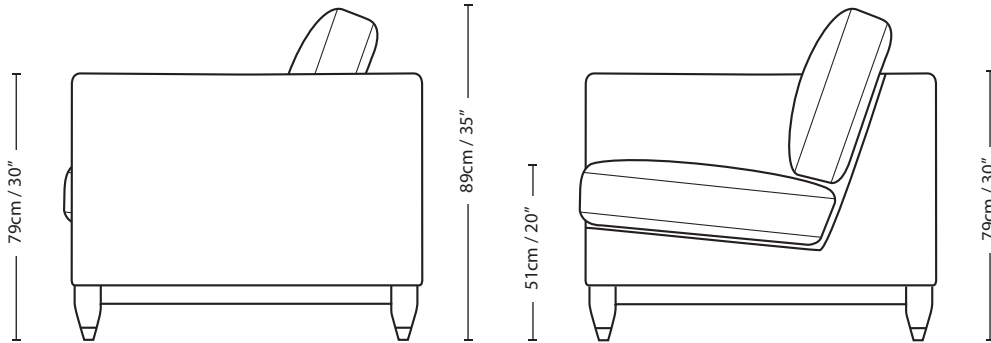

BURLINGTON

CHAIR FORMAL CUSHION

15cm / 6" 61cm / 24" 15cm / 6"

79cm / 30"

89cm / 35"

51cm / 20"

79cm / 30"

91cm / 36"

Overall Height	Overall Width	Overall Depth	Arm Height	Back Height of Frame	Seat Height	Arm Width	Inside Width Arm to Arm	Seat Depth to Cushions	Seat Depth no Cushions
89cm / 35"	93cm / 36"	99cm / 39"	79cm / 30"	79cm / 30"	51cm / 20"	15cm / 6"	61cm / 24"	56cm / 22"	74cm / 29"

Seating sizes vary to a great extent and particularly wherever there are soft cushions involved, this is magnified with front of seat to back cushion depths, whilst formal back cushions will vary with age and plumping. It is essential to note that scatter back cushion depths will adjust from which point you measure, overtime and with plumping, the accurate measurement does not exist as it will resize each and every time you enjoy its comfort.